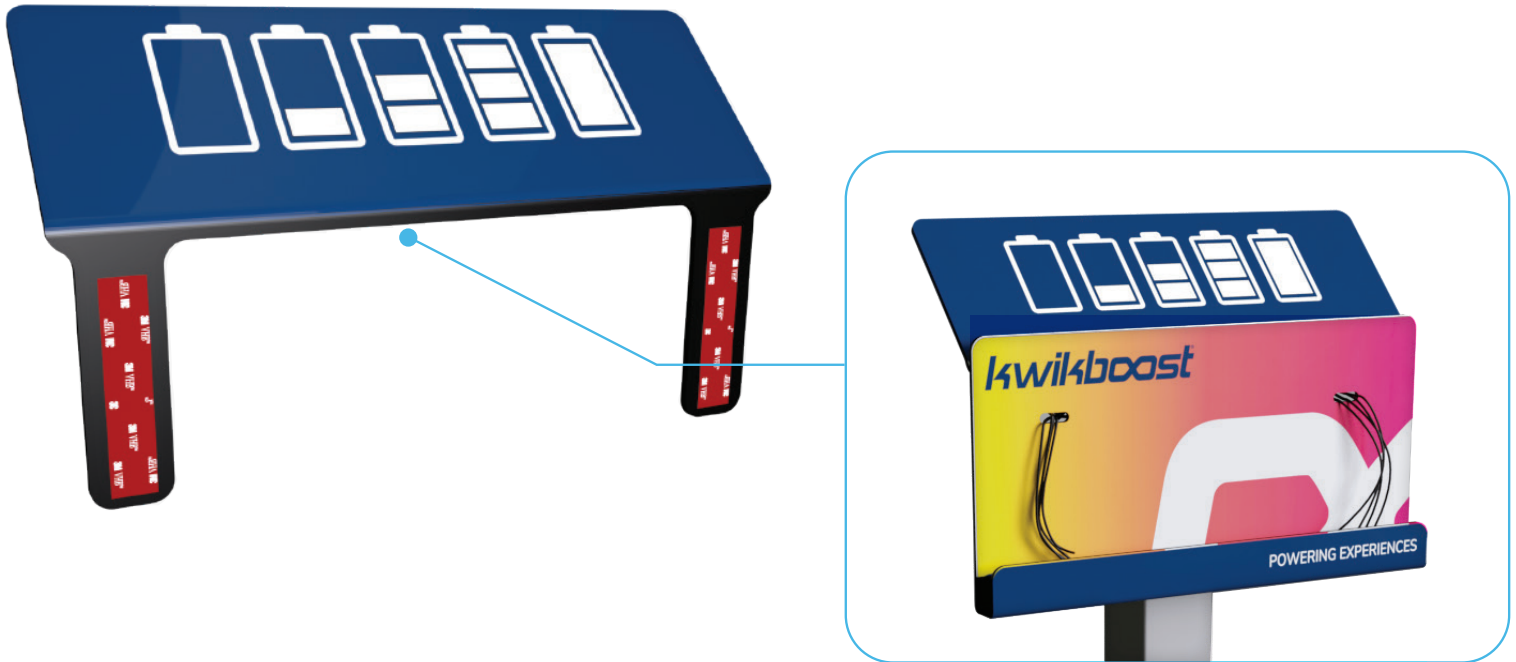

Product features:

- Limited lifetime warranty
- Includes custom graphics
- Wireless charging capable
- Easy setup; works with standard outlets
- Sturdy acrylic and steel construction
- Made in the USA with domestic and globally sourced components.

Product specifications:

- Cables: 3 lightning, 3 type c, 2 micro
- 5V, 2.4A per port
- Unit dimensions: 48"x18"x15"
- Unit weight: 30lbs
- Certified:

IMPORTANT: Phone/tablet charging only. Not compatible with laptops.

Description:

Charge larger devices with a Tablet Shelf accessory. Provides additional branding and charging space.